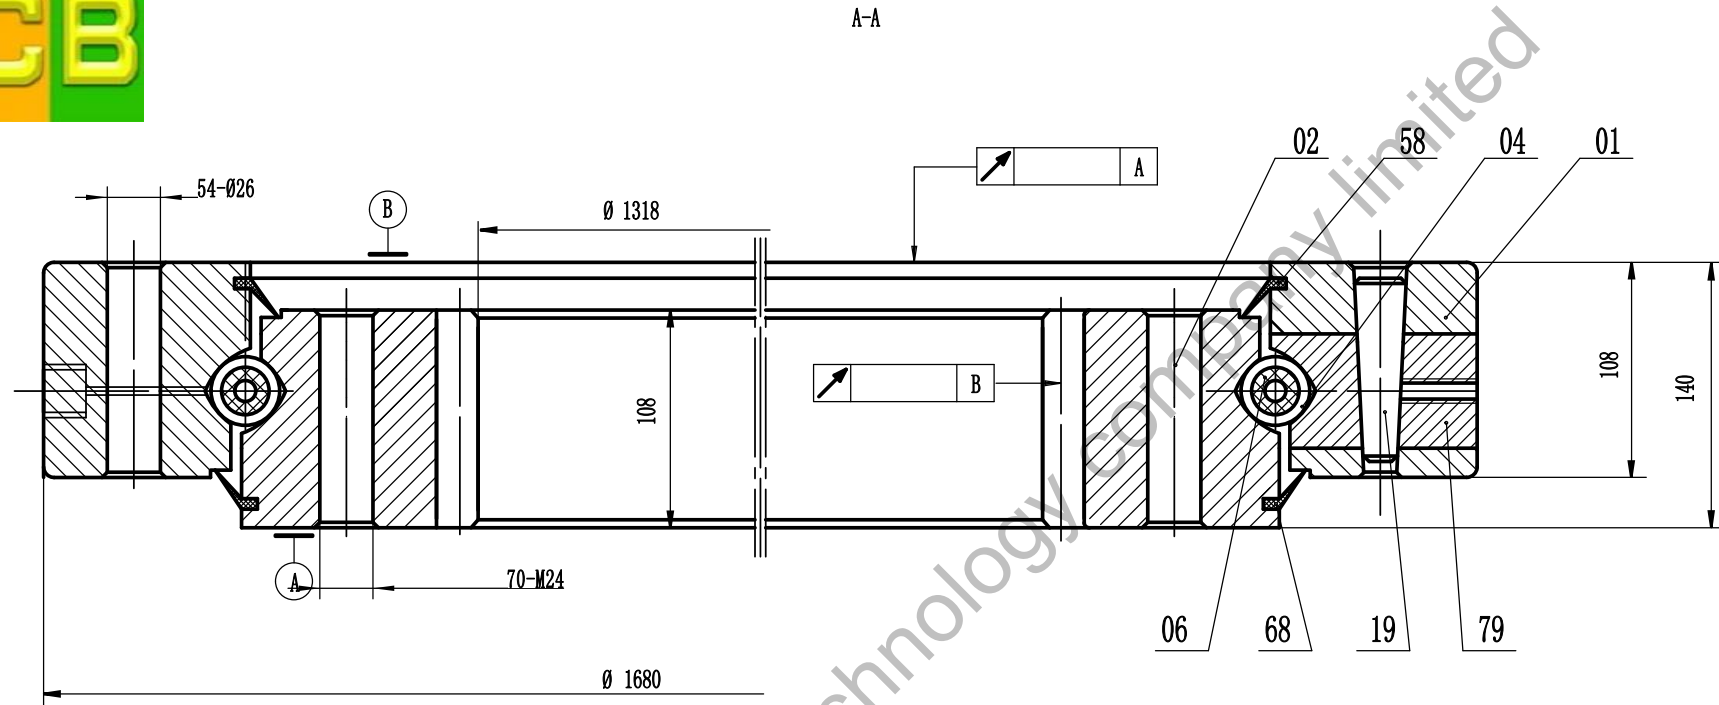

# JCB

**Remark:**

1. Luoyang JCB Bearing Technology Co., Ltd is a design and manufacture Inc, we manufactured slewing bearing for all kinds of various brand excavator, specialize in industry of manufacturing slewing bearing for excavator more than 30 years.
2. This drawing is reference for user, if you need formal drawing, please contact with us to obtain the official drawing.

**Contact information**

Company Address : No. 3 Lianmeng road, Luoyang, Henan, China.  
Postal code : 471003  
Phone : 0086-379-68611678 Fax : 0086-379-68611679  
Skype: jcb-bearing@hotmail.com  
E-mail: sales@jcb-bearing.com  
Reserved E-mail: sales@slewingbearingforexcavator.com  
Website: www.jcb-bearing.com  
www.slewingbearingforexcavator.com

slewing bearing for caterpillar excavator	CAT345CL	
	Weight(kg)	
	Luoyang JCB Bearing Technology Co., Ltd	